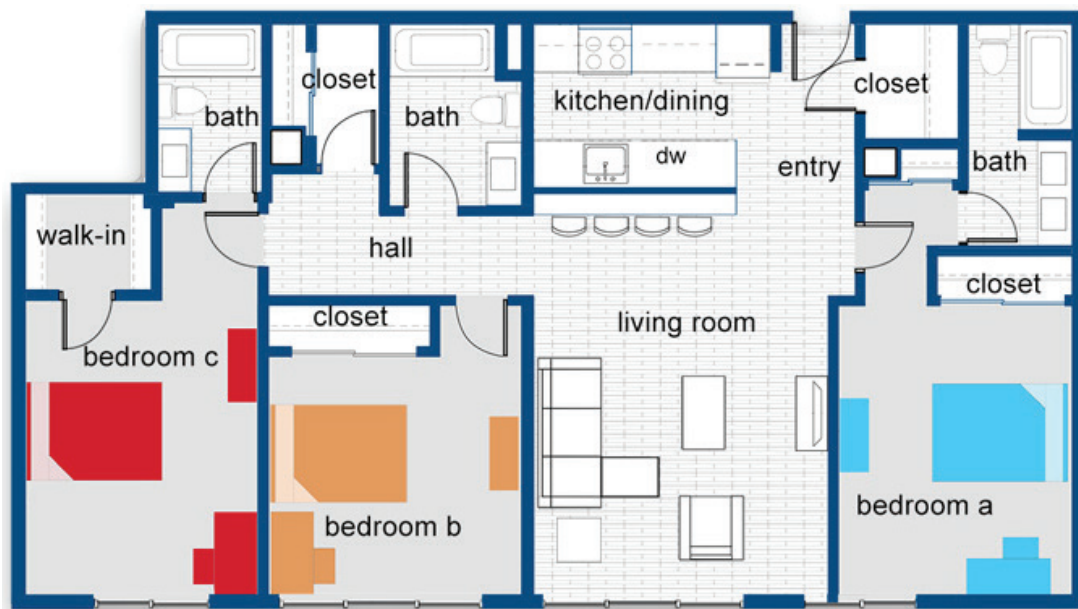

University Towers

C1

3 bedroom, 3 bath

515-292-9798
blockoneames.com

The Edge

C1 1,238 sq ft
3 bedroom, 3 bath

515-292-9798
blockoneames.com

BLOCK

The Edge

C2 1,215 sq ft
3 bedroom, 3 bath

515-292-9798
blockoneames.com

BLOCK

The Edge

C4 1,183 sq ft
3 bedroom, 3 bath

515-292-9798
blockoneames.com